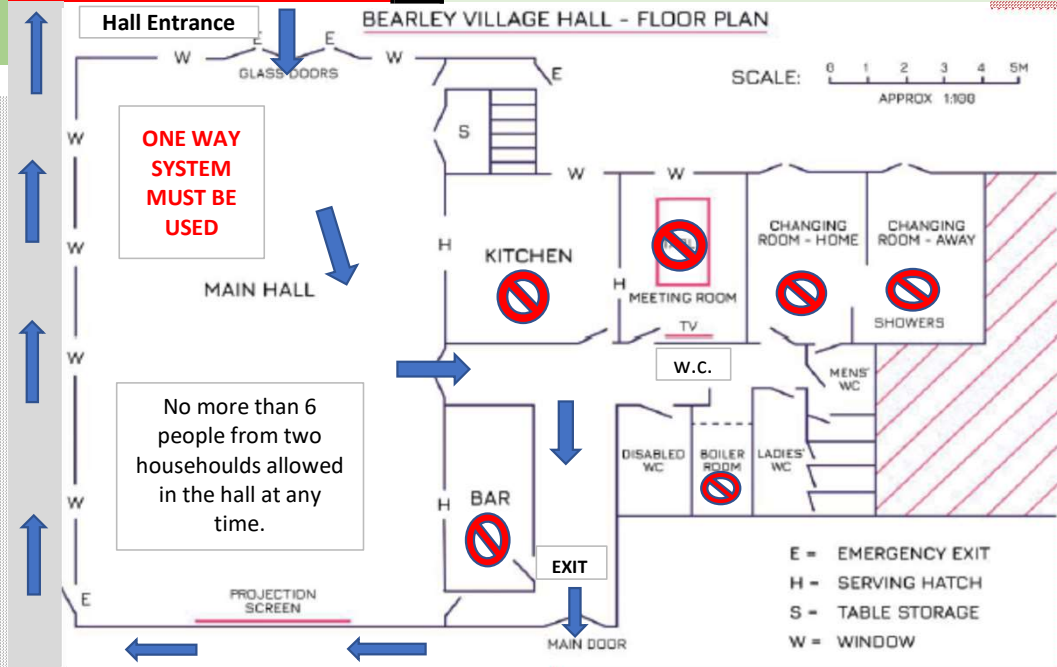

Each personal area must be set up at least 2 metres away from the show ring and at least 2 metres from the next persons space.

	= Restricted areas No Chairs/cages/gazebos
S	Secretary's tent

CRICKET GROUND - STAY OFF OF THE CRICKET SQUARE

Please remember to socially distance and remain in your social bubbles of SIX or less people.

wooded area

Please leave one clear parking space between each vehicle

CAR PARK

CAR PARK

NO ENTRY